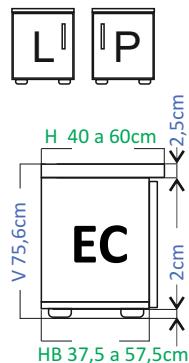

EC V 75,6 cm									
	H 40 cm	Š 60 cm	EC40601	EC40602	EC40603	EC40604	EC40605	EC40606	EC40607
		Š 70 cm	EC40701	EC40702	EC40703	EC40704	EC40705	EC40706	EC40707
		Š 80 cm	EC40801	EC40802	EC40803	EC40804	EC40805	EC40806	EC40807
		Š 90 cm	EC40901	EC40902	EC40903	EC40904	EC40905	EC40906	EC40907
H 60 cm		Š 60 cm	EC60601	EC60602	EC60603	EC60604	EC60605	EC60606	EC60607
		Š 70 cm	EC60701	EC60702	EC60703	EC60704	EC60705	EC60706	EC60707
		Š 80 cm	EC60801	EC60802	EC60803	EC60804	EC60805	EC60806	EC60807
		Š 90 cm	EC60901	EC60902	EC60903	EC60904	EC60905	EC60906	EC60907

EC V 75,6 cm									
	H 40 cm	Š 60 cm	EC40608	EC40609	EC40610	EC40611	EC40612	EC40613	EC40614
		Š 70 cm	EC40708	EC40709	EC40710	EC40711	EC40712	EC40713	EC40714
		Š 80 cm	EC40808	EC40809	EC40810	EC40811	EC40812	EC40813	EC40814
		Š 90 cm	EC40908	EC40909	EC40910	EC40911	EC40912	EC40913	EC40914
H 60 cm		Š 60 cm	EC60608	EC60609	EC60610	EC60611	EC60612	EC60613	EC60614
		Š 70 cm	EC60708	EC60709	EC60710	EC60711	EC60712	EC60713	EC60714
		Š 80 cm	EC60808	EC60809	EC60810	EC60811	EC60812	EC60813	EC60814
		Š 90 cm	EC60908	EC60909	EC60910	EC60911	EC60912	EC60913	EC60914